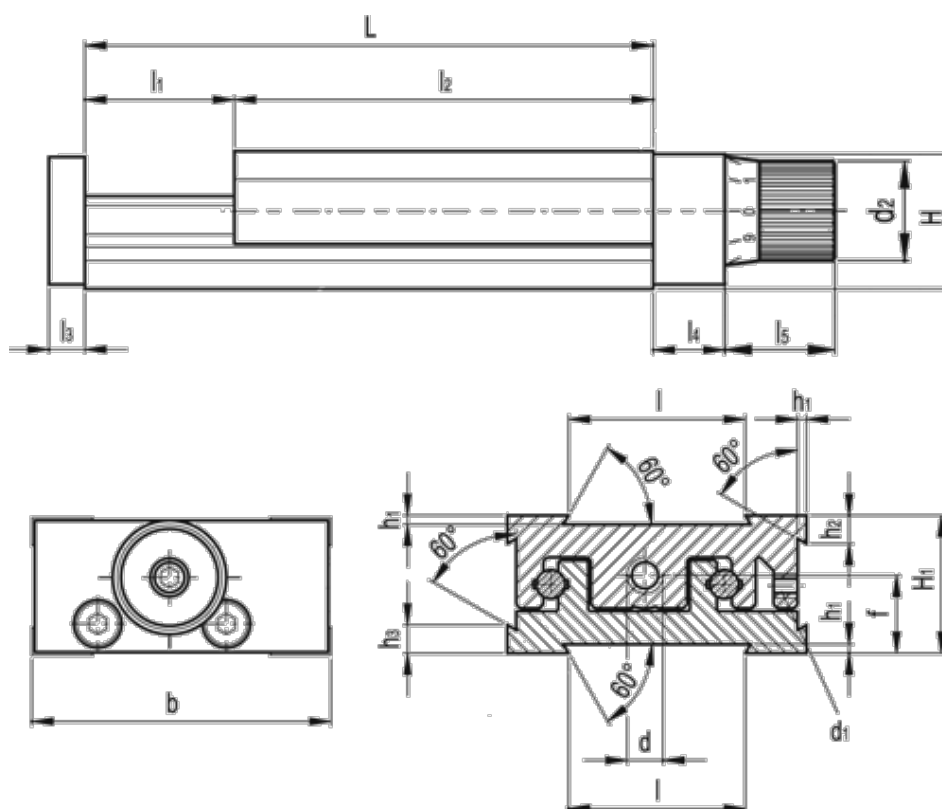

Data Sheet

Article number: 20770022

Description: Adjustable slide unit
GN 900-80-195-75-D-1

Measures

b = 80	h2 = 10.0
d = M8x1	h3 = 10.0
d1 = M5	l = 50
d2 = 22	L - l1 = 195-75
f = 20.5	l2 = 120
H = 35.5	l3 = 8
h1 = 2.0	l4 = 16
H1 = 36	l5 = 24